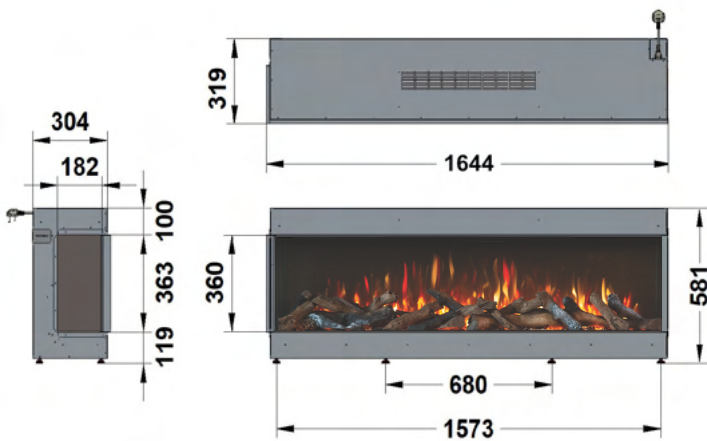

# ilektro 1650 Landscape Maatschets

1650 - FRONT

1650 - BAY

1650 - LEFT  
CORNER

1650 - RIGHT  
CORNER

PureFires

ilektro

By PAUL AGNEW | DESIGNS