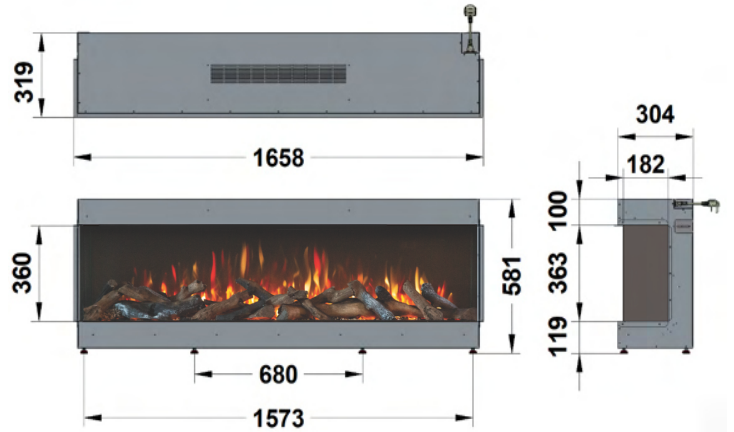

# ilektro 1650 Landscape Maatschets

1650 - FRONT

1650 - BAY

1650 - LEFT  
CORNER

1650 - RIGHT  
CORNER

PureFires

ilektro

By PAUL AGNEW | DESIGNS