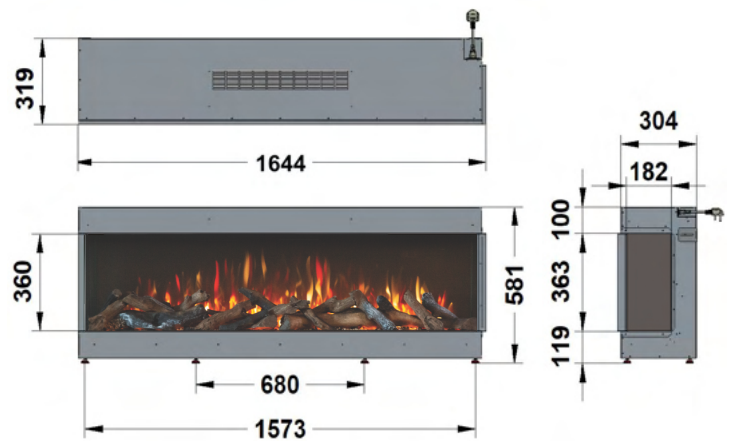

# ilektro 1650 Landscape Maatschets

1650 - FRONT

1650 - BAY

1650 - LEFT  
CORNER

1650 - RIGHT  
CORNER

PureFires

ilektro

By PAUL AGNEW | DESIGNS