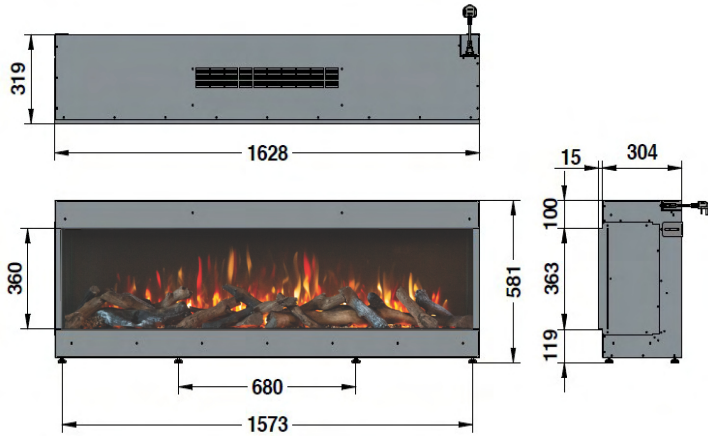

# ilektro 1650 Landscape Maatschets

1650 - FRONT

1650 - BAY

1650 - LEFT  
CORNER

1650 - RIGHT  
CORNER

PureFires

ilektro

By PAUL AGNEW | DESIGNS