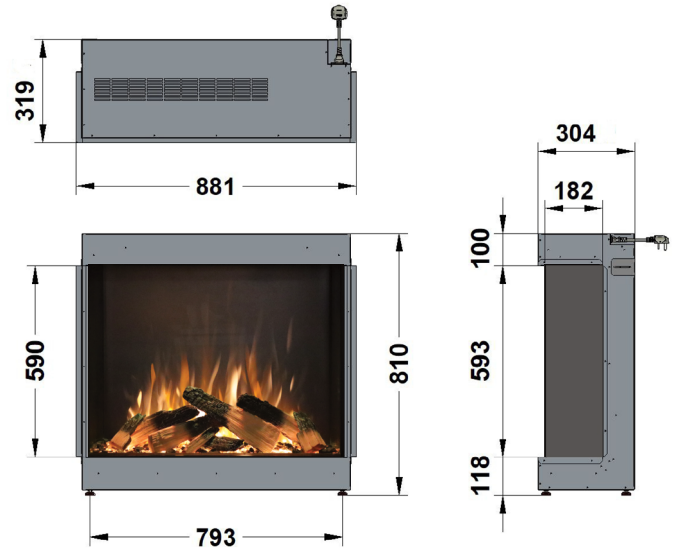

ilektro 950 Aspect Maatschets

950 ASPECT - FRONT

950 ASPECT - BAY

950 ASPECT
LEFT CORNER

950 ASPECT
RIGHT CORNER

PureFires

ilektro

By PAUL AGNEW | DESIGNS