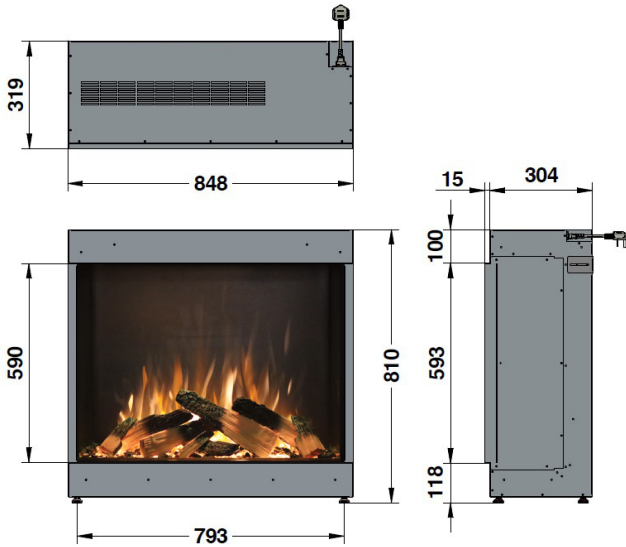

ilektro 950 Aspect Maatschets

950 ASPECT - FRONT

950 ASPECT - BAY

950 ASPECT
LEFT CORNER

950 ASPECT
RIGHT CORNER

PureFires

ilektro

By PAUL AGNEW | DESIGNS