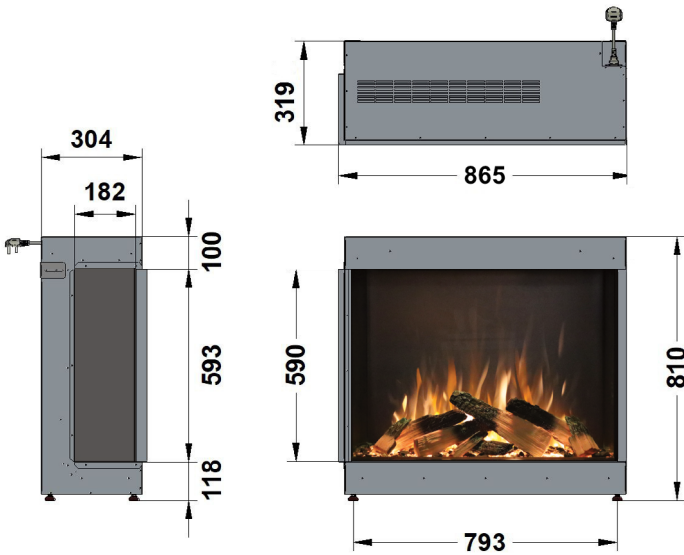

ilektro 950 Aspect Maatschets

950 ASPECT - FRONT

950 ASPECT - BAY

950 ASPECT
LEFT CORNER

950 ASPECT
RIGHT CORNER

PureFires

ilektro

By PAUL AGNEW | DESIGNS