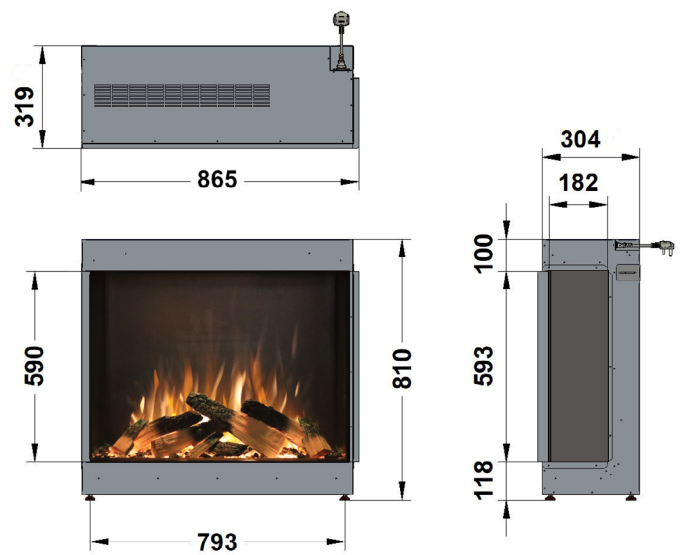

ilektro 950 Aspect Maatschets

950 ASPECT - FRONT

950 ASPECT - BAY

950 ASPECT
LEFT CORNER

950 ASPECT
RIGHT CORNER

PureFires

ilektro

By PAUL AGNEW | DESIGNS