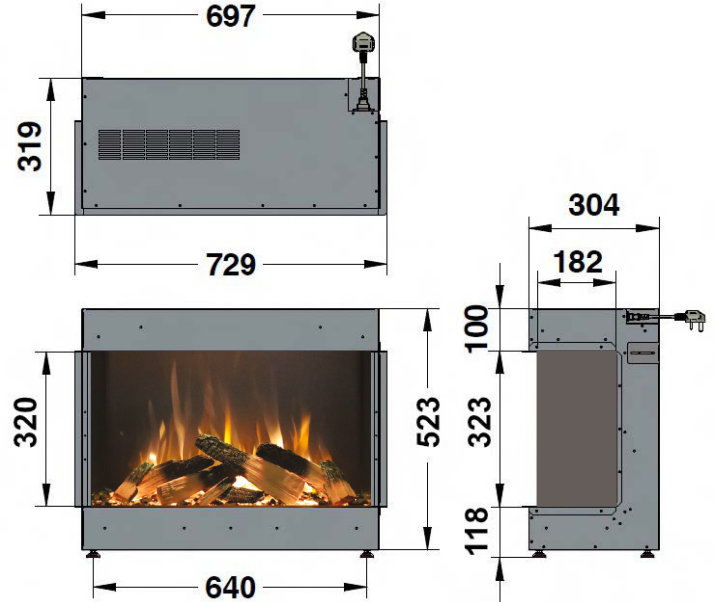

# ilektro 950 LT Maatschets

950 LT - FRONT

950 LT - BAY

950 LT  
LEFT CORNER

950 LT  
RIGHT CORNER

PureFires

ilektro

By PAUL AGNEW | DESIGNS