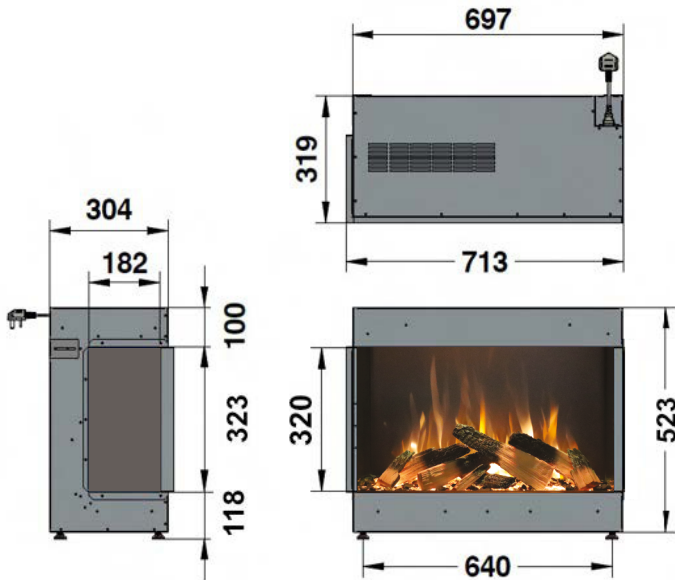

# ilektro 950 LT Maatschets

950 LT - FRONT

950 LT - BAY

950 LT  
LEFT CORNER

950 LT  
RIGHT CORNER

PureFires

ilektro

By PAUL AGNEW | DESIGNS