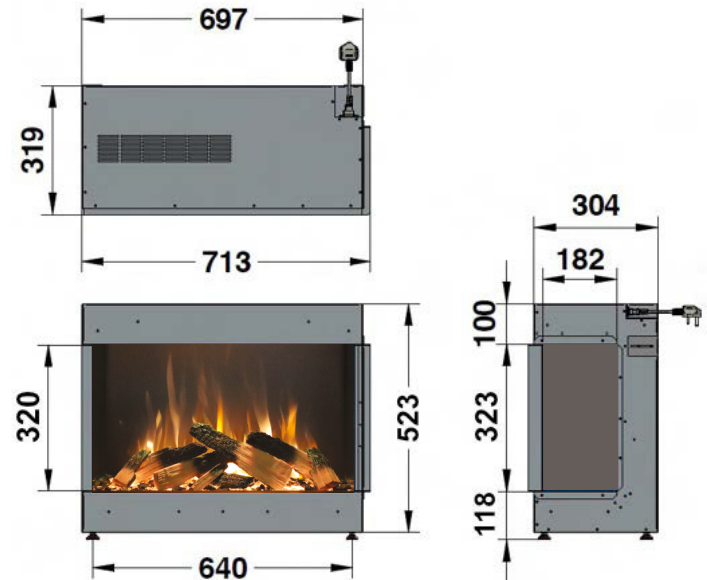

# ilektro 950 LT Maatschets

950 LT - FRONT

950 LT - BAY

950 LT  
LEFT CORNER

950 LT  
RIGHT CORNER

PureFires

ilektro

By PAUL AGNEW | DESIGNS