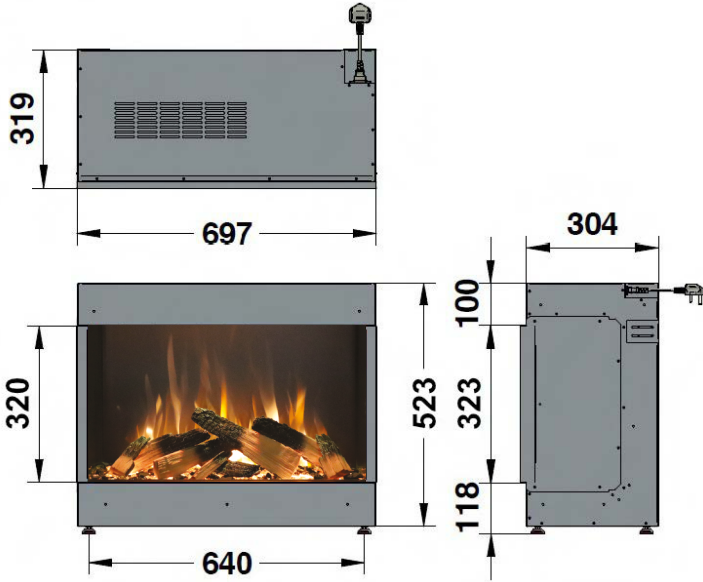

# ilektro 950 LT Maatschets

950 LT - FRONT

950 LT - BAY

950 LT  
LEFT CORNER

950 LT  
RIGHT CORNER

PureFires

ilektro

By PAUL AGNEW | DESIGNS