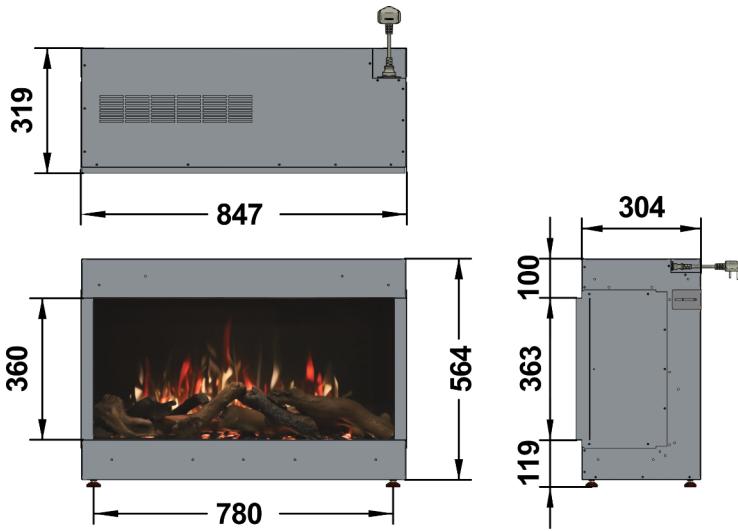

ilektro 950 Landscape Maatschets

950 LANDSCAPE - FRONT

950 LANDSCAPE - BAY

950 LANDSCAPE
LEFT CORNER

950 LANDSCAPE
RIGHT CORNER

PureFires

ilektro

By PAUL AGNEW | DESIGNS