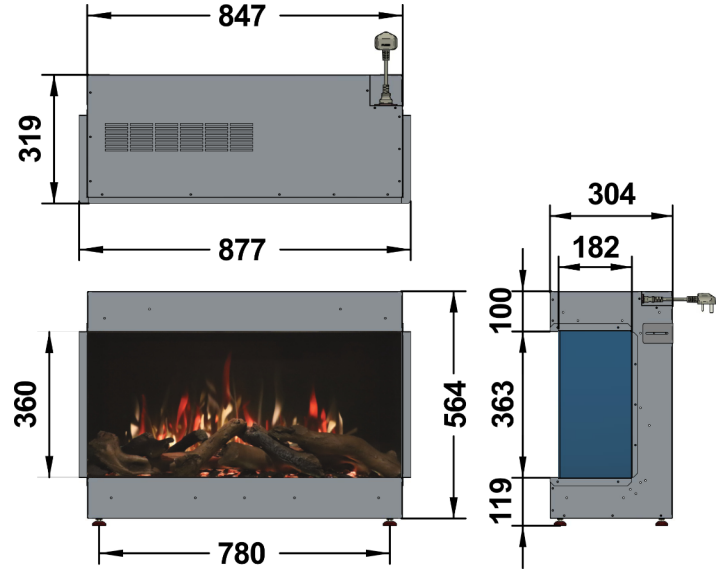

ilektro 950 Landscape Maatschets

950 LANDSCAPE - FRONT

950 LANDSCAPE - BAY

950 LANDSCAPE
LEFT CORNER

950 LANDSCAPE
RIGHT CORNER

PureFires

ilektro

By PAUL AGNEW | DESIGNS