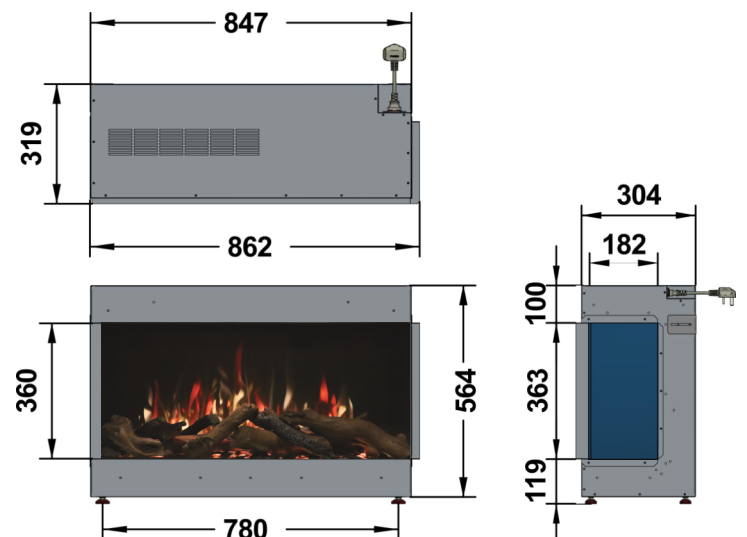

ilektro 950 Landscape Maatschets

950 LANDSCAPE - FRONT

950 LANDSCAPE - BAY

950 LANDSCAPE
LEFT CORNER

950 LANDSCAPE
RIGHT CORNER

PureFires

ilektro

By PAUL AGNEW | DESIGNS