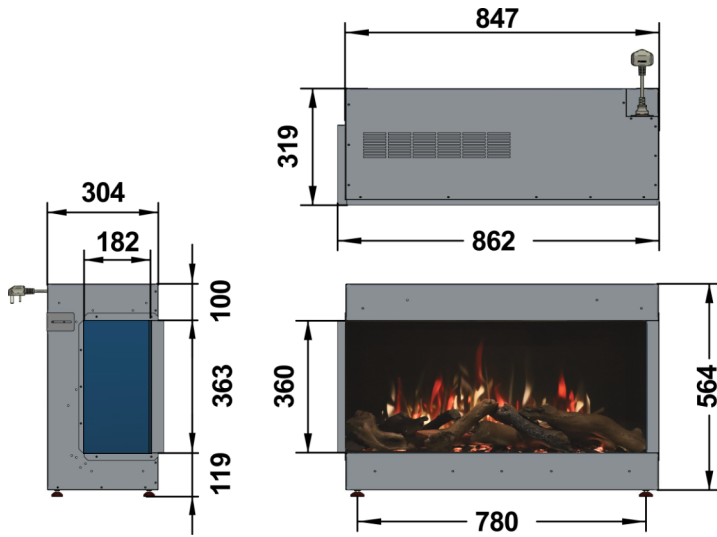

ilektro 950 Landscape Maatschets

950 LANDSCAPE - FRONT

950 LANDSCAPE - BAY

950 LANDSCAPE
LEFT CORNER

950 LANDSCAPE
RIGHT CORNER

PureFires

ilektro

By PAUL AGNEW | DESIGNS